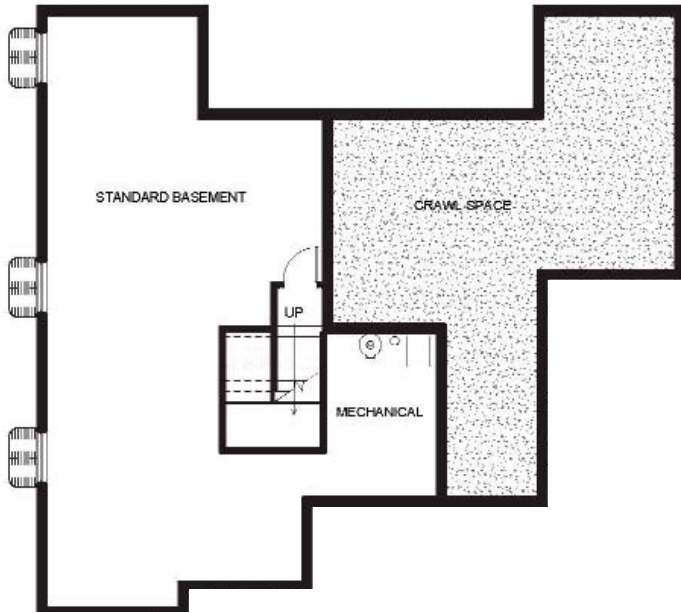

Standard Partial Unfinished Basement
 960 Square Feet

Partial Basement Finish Option
 960 Square Feet

Full Basement Finish Option
 1,527 Square Feet

Villa d'Este

Two story
 608 Square Feet

Third Bedroom main level option
 249 Square Feet