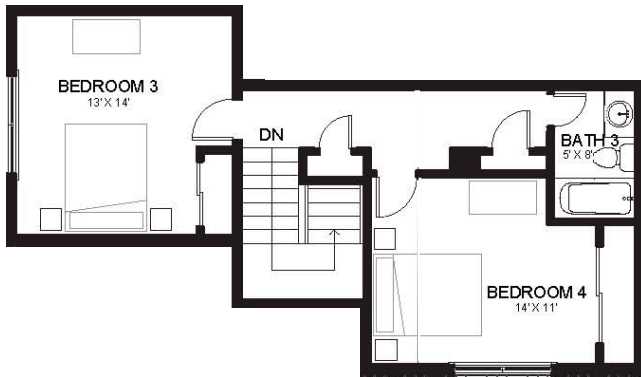

Standard Partial Unfinished Basement
 960 Square Feet

Partial Basement Finish Option
 960 Square Feet

Full Basement Finish Option
 1,527 Square Feet

Villa d'Este

Two story
 608 Square Feet

Third Bedroom main level option
 249 Square Feet